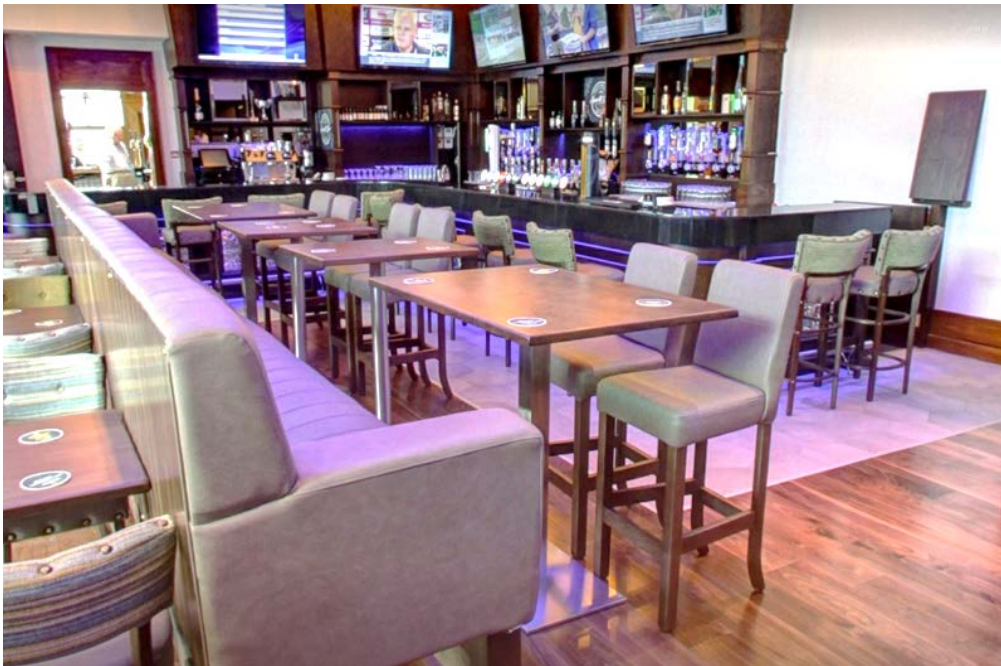

Newtown Inn

REL completed a number of works installing, reconfiguring and commissioning of Air Conditioning and Air Extract Units in the recently refurbished Newtown Inn Bar in Maynooth, Co. Kildare.

Scope of works:

- Installation of new Air Conditioning Systems in refurbished bar areas.
- Reconfiguration of the existing air extract system to new outlets, 900mm ductwork to 300mm including volume control damper.
- Commissioning of Air Conditioning and Air Extract Systems.